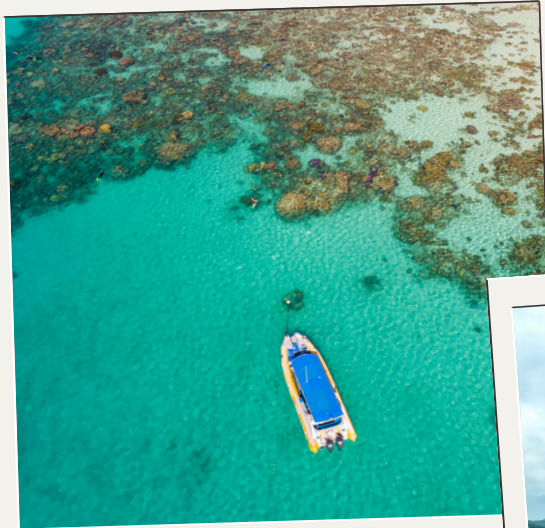

Find us on Social Media

Great Barrier Reef, QLD