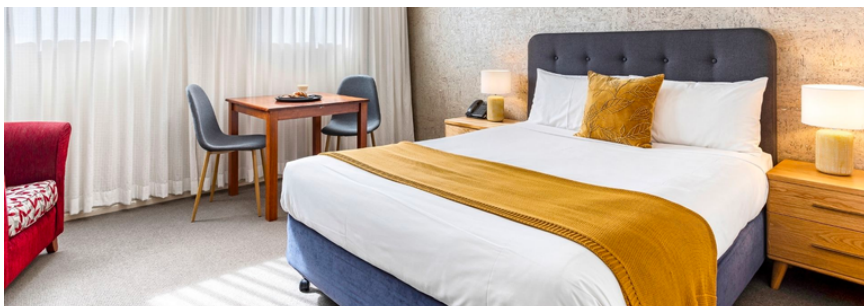

72 Queen Street, Berry, NSW 2535

Situated in the heart of Berry, The Berry Village Boutique Motel is a 25 room, high-end four-star property with all the comforts that you expect. Providing stylish country accommodation, each of the guest rooms have been tastefully refurbished with a unique modern “country meets city” style.

FACILITIES & ATTRactions

- Onsite Restaurant
- 10 minutes to Seven Mile Beach
- Onsite Parking
- Boutique Wineries
- Free WiFi
- World Class Nature & Hiking
- Heating/Cooling
- 2 hours south of Sydney