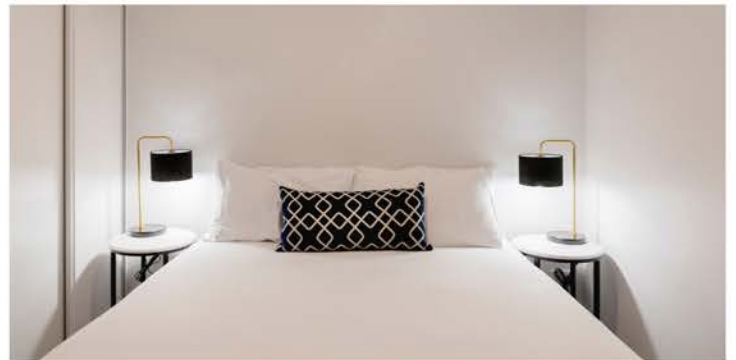

Amica Serviced Apartments

+61 (2) 6361 6363   reservations@amicaservicedapartments.com.au   www.amicaservicedapartments.com.au

68 Peisley Street, Orange, New South Wales, 2800

Amica Serviced Apartments is a sophisticated 4-star accommodation nestled in the heart of Orange, New South Wales. With a collection of 22 rooms, including Studio Apartments, Accessible One Bedroom Apartments and One Bedroom Apartments. Amica offers a variety of choices suitable for both business and leisure travelers.

FACILITIES & ATTRactions

- Free WiFi
- Heating/Cooling
- Orange Wineries
- Airport 12km
- BBQ Deck Area
- Laundry Facilities
- Private Balconies
- Fully Serviced Units

Park Motor Inn Toowoomba

+61 (7) 4632 1011   reservations@amicaservicedapartments.com.au   www.parktoowoomba.com.au

88 Margaret Street, Toowoomba, Queensland, 4350

Situated on the picturesque, tree-lined Margaret Street, the Toowoomba Motel offers a prime location directly opposite Queens Park. This accommodation is conveniently close to the city center—just 1.1 kilometers away—allowing guests easy access to the CBD's shops, cafes, and restaurants. Guests can also enjoy a night out at one of Toowoomba's many fine dining and entertainment venues, all within walking distance.

FACILITIES & ATTRactions

- Free WiFi
- Cooling
- Outdoor Pool
- Airport 12km
- Interconnecting Rooms
- Laundry Facilities
- Corporate spaces
- Onsite Parking