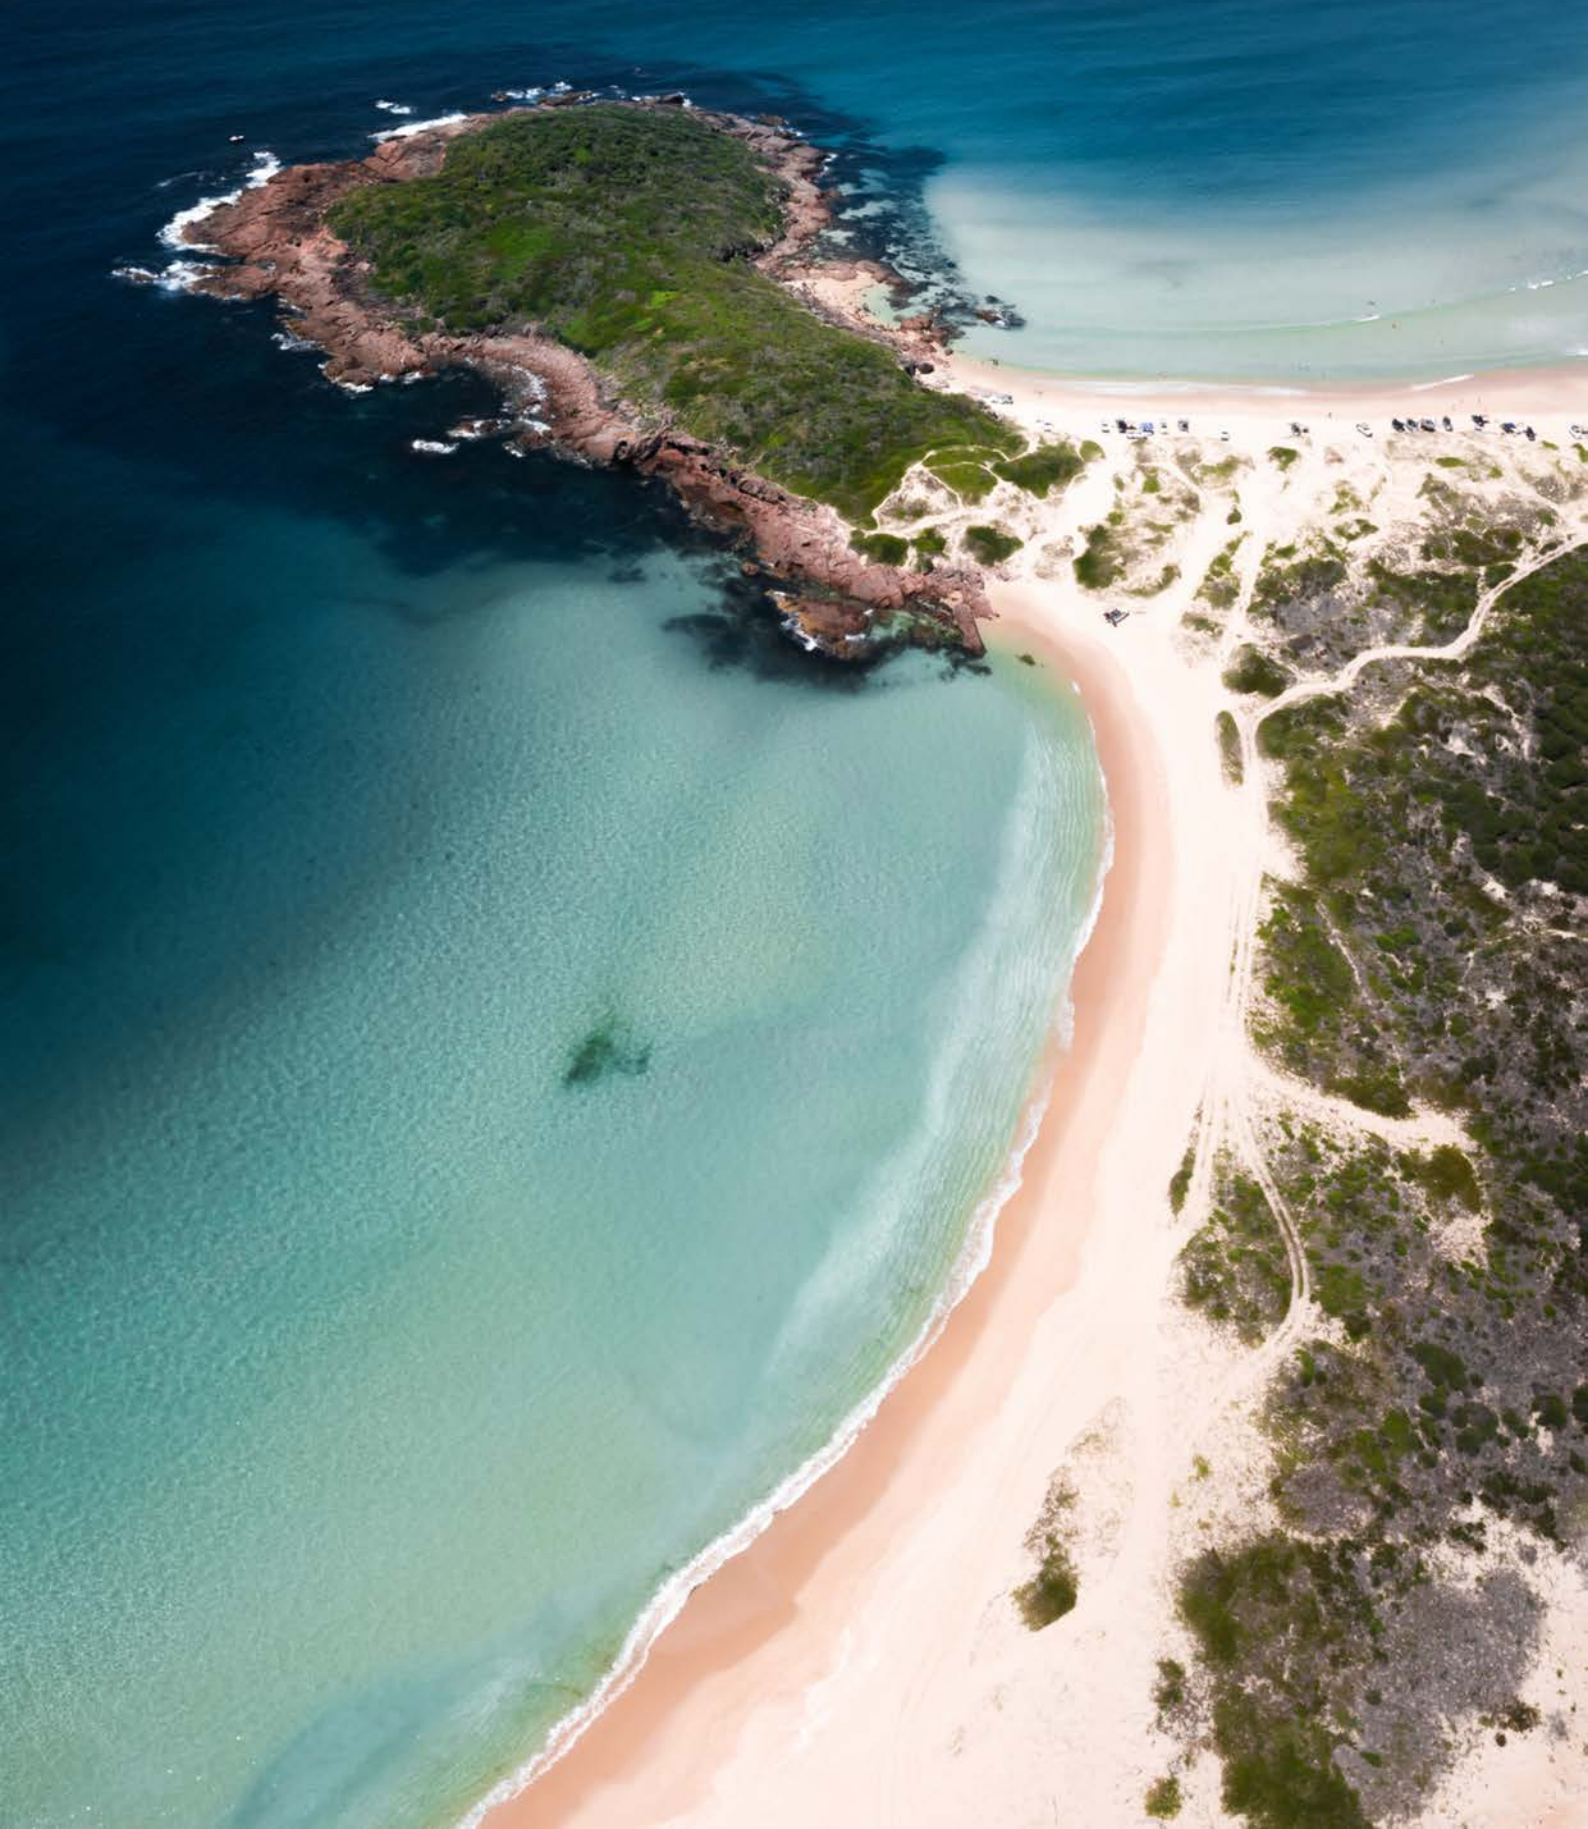

Discover Luxury, Embrace Tranquility,
Experience Unforgettable Journeys with
Mandala Hotels and Resorts.